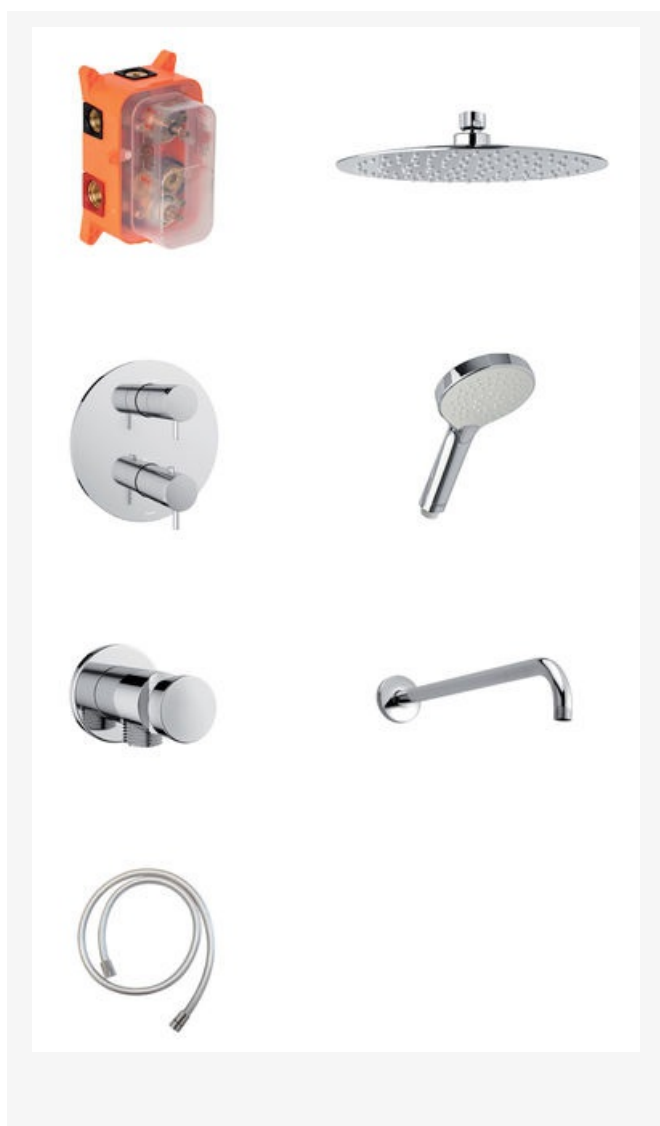

Silhouet

# HS1 - Complete concealed shower system

**Article no.:** 5714230  
**Finish:** Chrome  
**Series:** Silhouet

**EAN no.:** 5708516828907

## Standard features:

Check valves  
Cover plate and handle in metal  
Build-in depth (min. 75mm - max. 105mm)  
Ceramic Parts  
Head Shower max. 9 l/m / Hand Shower max. 9 l/m